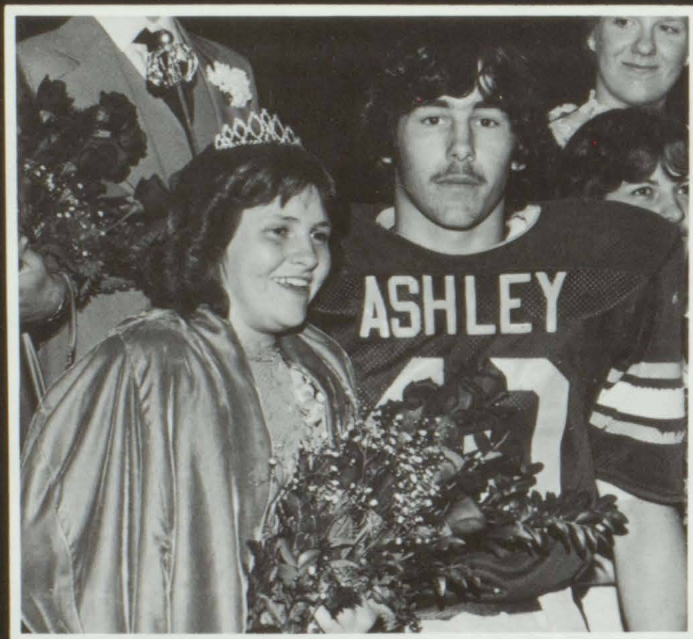

Sitting Left to Right: Cathy Kral, Lyna Hock, Lori Crumbaugh, Anja Sames, and Tammy Howes.

Kneeling Left to Right: Brian Shaw, Brian O'Dell, Marty Litwiller, Mario Ramirez, Randy Stehlik, Jodi Felton, and Brian Gavenda. Standing Left to Right: Andy Swanchara, Rhonda Norton, Dave Schneider, Brenda Wingle, Sherri Carpenter, and Jason Custer.

1981 Queen and King, Cathy Kral and Randy Stehlik.

1981 Honorary Queen and King, Anja Sames from West Germany, and Mario Ramirez from Columbia.